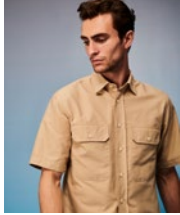

4
Mod. 452ML
Art. 41453-002

12
Mod. 434MM
Art. 41106-001