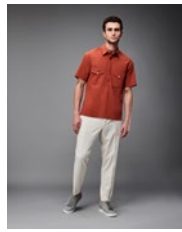

8
Mod. 111MM
Art. 16125-406