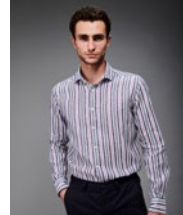

10
Mod. 440MM
Art. 41536-001

18
Mod. 748ML
Art. 41240-004