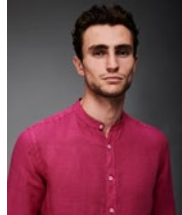

8
Mod. 111MM
Art. 16125-406

16
Mod. 724ML
Art. 41195-451