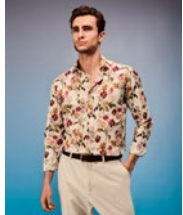

6
Mod. 416MM
Art. 41580-001

14
Mod. 722ML
Art. 41575-001