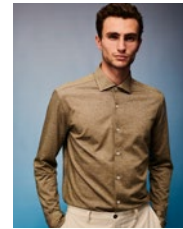

46
Mod. 531ML
Art. 41644-005

54
Mod. J748ML
Art. 41473-001