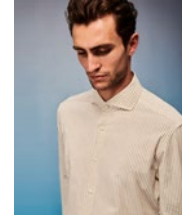

36
Mod. MOP721ML
Art. 41123-006

45
Mod. ACT520ML
Art. 41622-005