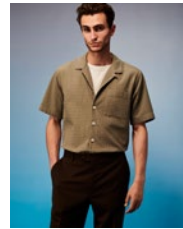

18
Mod. 748ML
Art. 41240-004

26
Mod. 440MM
Art. 41407-002