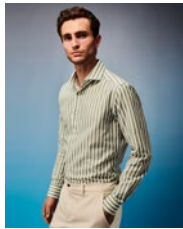

22
Mod. 423ML
Art. 41204-001

30
Mod. WF520ML
Art. 41809-002