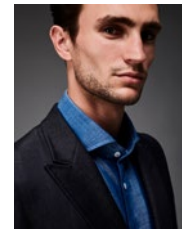

36
Mod. MOP721ML
Art. 41123-006