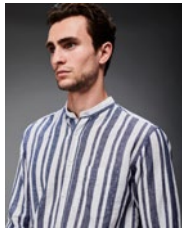

14
Mod. 722ML
Art. 41575-001

22
Mod. 423ML
Art. 41204-001