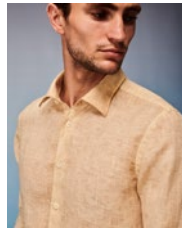

24
Mod. 713ML
Art. 41155-002

32
Mod. 759ML
Art. 41196-034